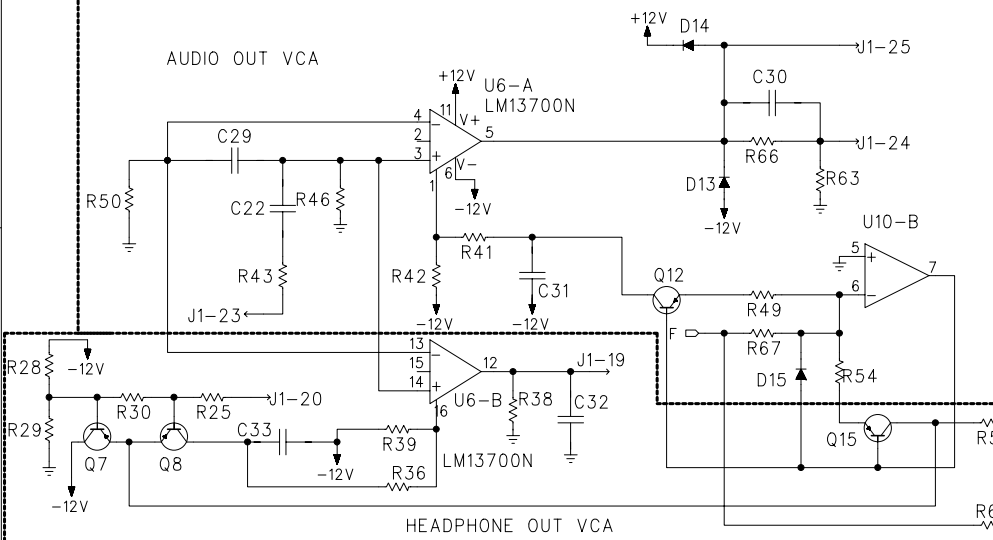

6

5

4

3

2

1

VOLUME OSCILLATOR

SCREW TERMINAL TO VOLUME ANTENNA

VOLUME CV PROCESSOR

AUDIO OUT VCA

HEADPHONE OUT VCA