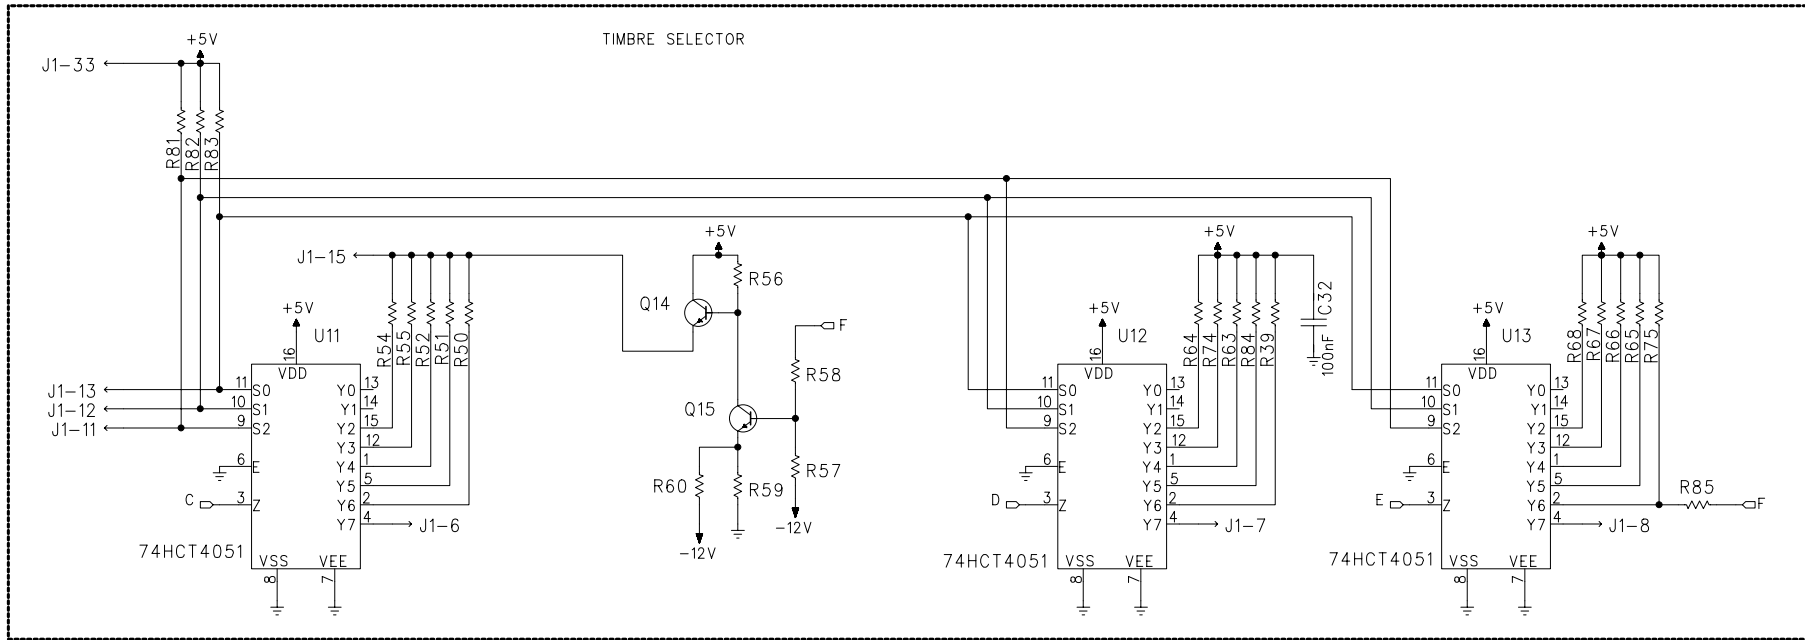

COMPANY: Moog Music Inc
 TITLE: PITCH BOARD BRD-10-011-505
 REV: C SHEET: 1 OF 2

TIMBRE SELECTOR

+12V, -12V REGULATORS